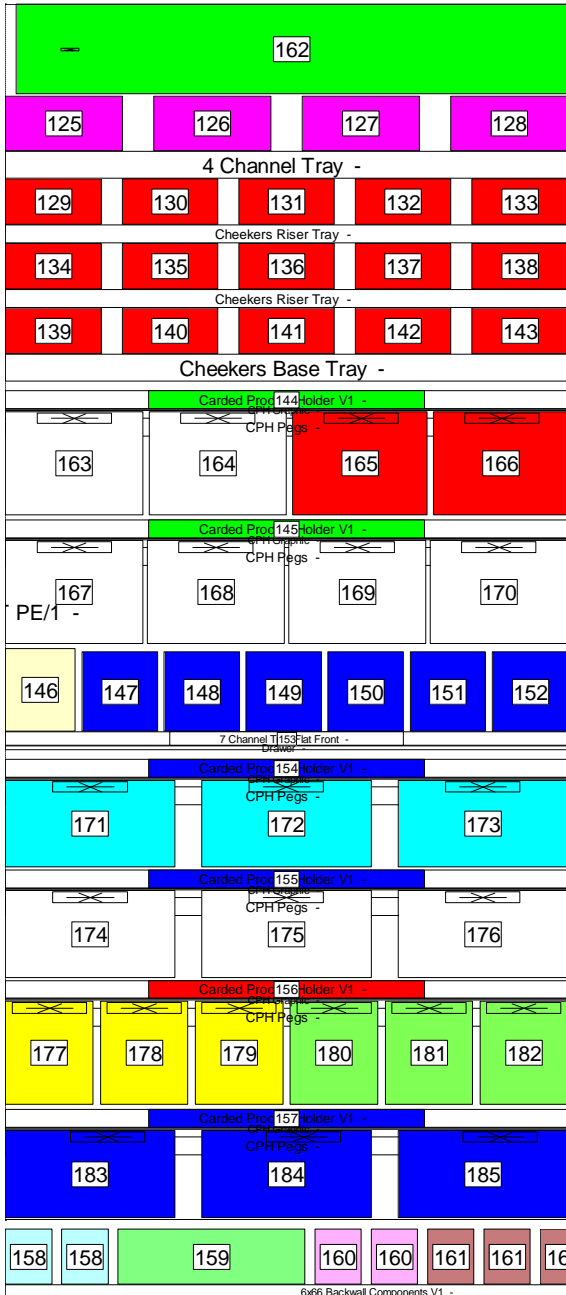

Corporate 06X66P Backwall Non-Lit

POSITION REPORT

Wall Strategy & Logistics 10/12/2017

Corporate 06X66P Backwall Non-Lit