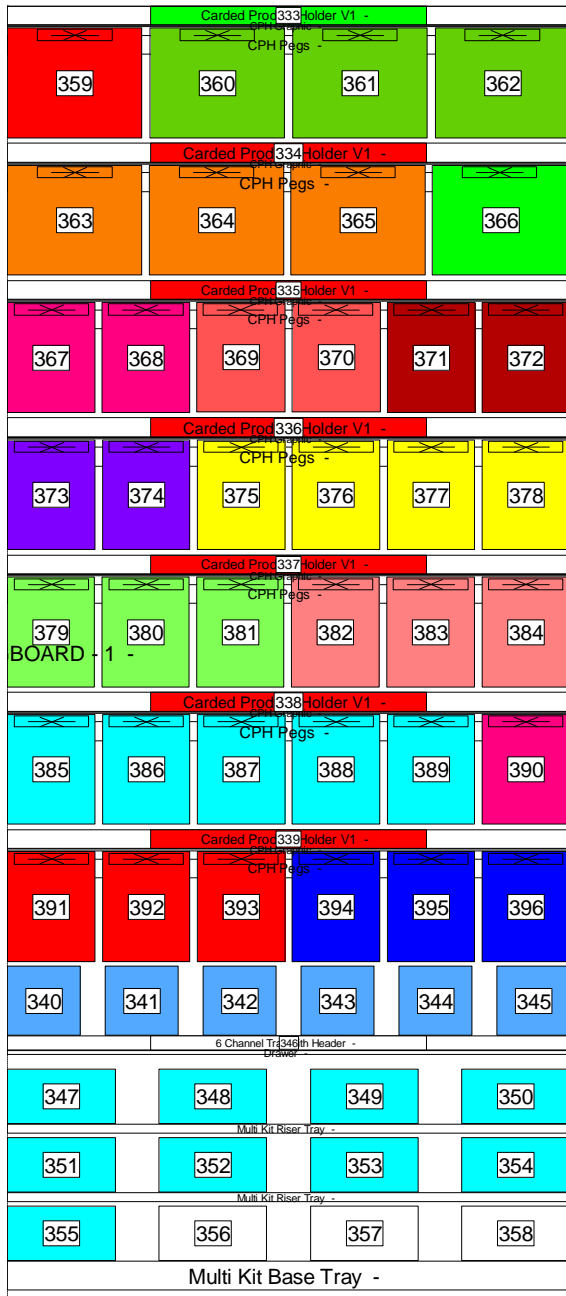

Corporate 06X66P Backwall Non-Lit

POSITION REPORT

Wall Strategy & Logistics 10/12/2017

Corporate 06X66P Backwall Non-Lit

Location ID	Assembly	Name	UPC	Description	Boutique	Facings
352	3 Kit 4 Kit 3 tray	Multi Kit Riser Tray	6197200376	CG 4-Kit 265 SheerlyNudes Unc	Eye Enhancers 4 Kit	1
353	3 Kit 4 Kit 3 tray	Multi Kit Riser Tray	6197200377	CG 4-Kit 270 CrystalWaters Unc	Eye Enhancers 4 Kit	1
354	3 Kit 4 Kit 3 tray	Multi Kit Riser Tray	2270057938	CG 4-Kit 280 Natural Nudes	Eye Enhancers 4 Kit	1
355	3 Kit 4 Kit 3 tray	Multi Kit Base Tray	2270057939	CG 4-Kit 286 Smokey Nudes	Eye Enhancers 4 Kit	1
356	3 Kit 4 Kit 3 tray	Multi Kit Base Tray	6197200358	CG 3-Kit 105 CafeAuLait Unc	Eye Enhancers 3 Kit	1
357	3 Kit 4 Kit 3 tray	Multi Kit Base Tray	6197200359	CG 3-Kit 110 ShimmeringSands Unc	Eye Enhancers 3 Kit	1
358	3 Kit 4 Kit 3 tray	Multi Kit Base Tray	6197200362	CG 3-Kit 125 DanceParty Unc	Eye Enhancers 3 Kit	1