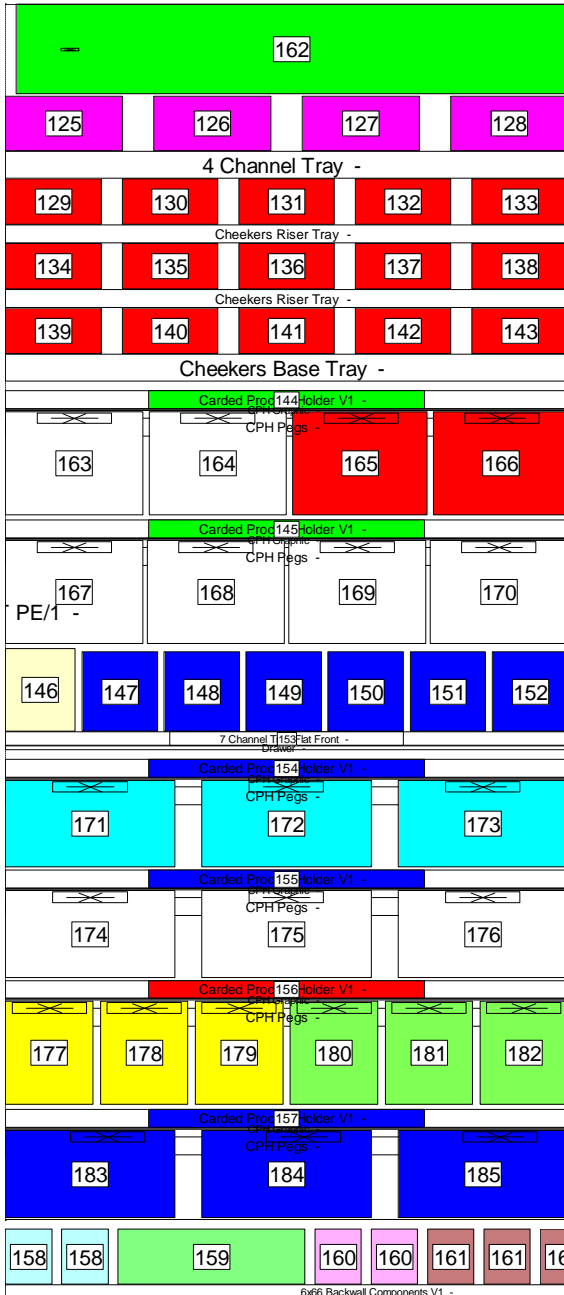

Corporate 06X66P Backwall Non-Lit

POSITION REPORT

Wall Strategy & Logistics 10/12/2017

Corporate 06X66P Backwall Non-Lit

Location ID	Assembly	Name	UPC	Description	Boutique	Facings
	10x66 Lit Backwall Requirements - 4	6x66 Backwall Compon...				
158	10x66 Lit Backwall Requirements - 4	6x66 Backwall Compon...	1125417002	CG 1X66 NON LIT BACKWALL MIDDLE UPRIGHT Fixture	1x66 BCKWL	1
158	10x66 Lit Backwall Requirements - 4	6x66 Backwall Compon...	1125417002	CG 1X66 NON LIT BACKWALL MIDDLE UPRIGHT Fixture	1x66 BCKWL	1
159	10x66 Lit Backwall Requirements - 4	6x66 Backwall Compon...	1835180002	CG 4X66 NON LIT BACKWALL KIT Fixture	4x66 BCKWL	1
160	10x66 Lit Backwall Requirements - 4	6x66 Backwall Compon...	1354013002	CG NON-LIT BW PANEL 66 IN Fixture	66 BCKWL	1
160	10x66 Lit Backwall Requirements - 4	6x66 Backwall Compon...	1354013002	CG NON-LIT BW PANEL 66 IN Fixture	66 BCKWL	1
161	10x66 Lit Backwall Requirements - 4	6x66 Backwall Compon...	1125419001	CG NON LIT BACKWALL PEGWALL BRACKET Fixture	BCKWL Bracket	1
161	10x66 Lit Backwall Requirements - 4	6x66 Backwall Compon...	1125419001	CG NON LIT BACKWALL PEGWALL BRACKET Fixture	BCKWL Bracket	1
161	10x66 Lit Backwall Requirements - 4	6x66 Backwall Compon...	1125419001	CG NON LIT BACKWALL PEGWALL BRACKET Fixture	BCKWL Bracket	1
		4 x 48 FT PE/1				
162		4 x 48 FT PE/1	1337017096	5x12 Hdr Misc - CG Branding Graphic N01/18	5x12 Hdr Misc - CG Branding Graphic	1