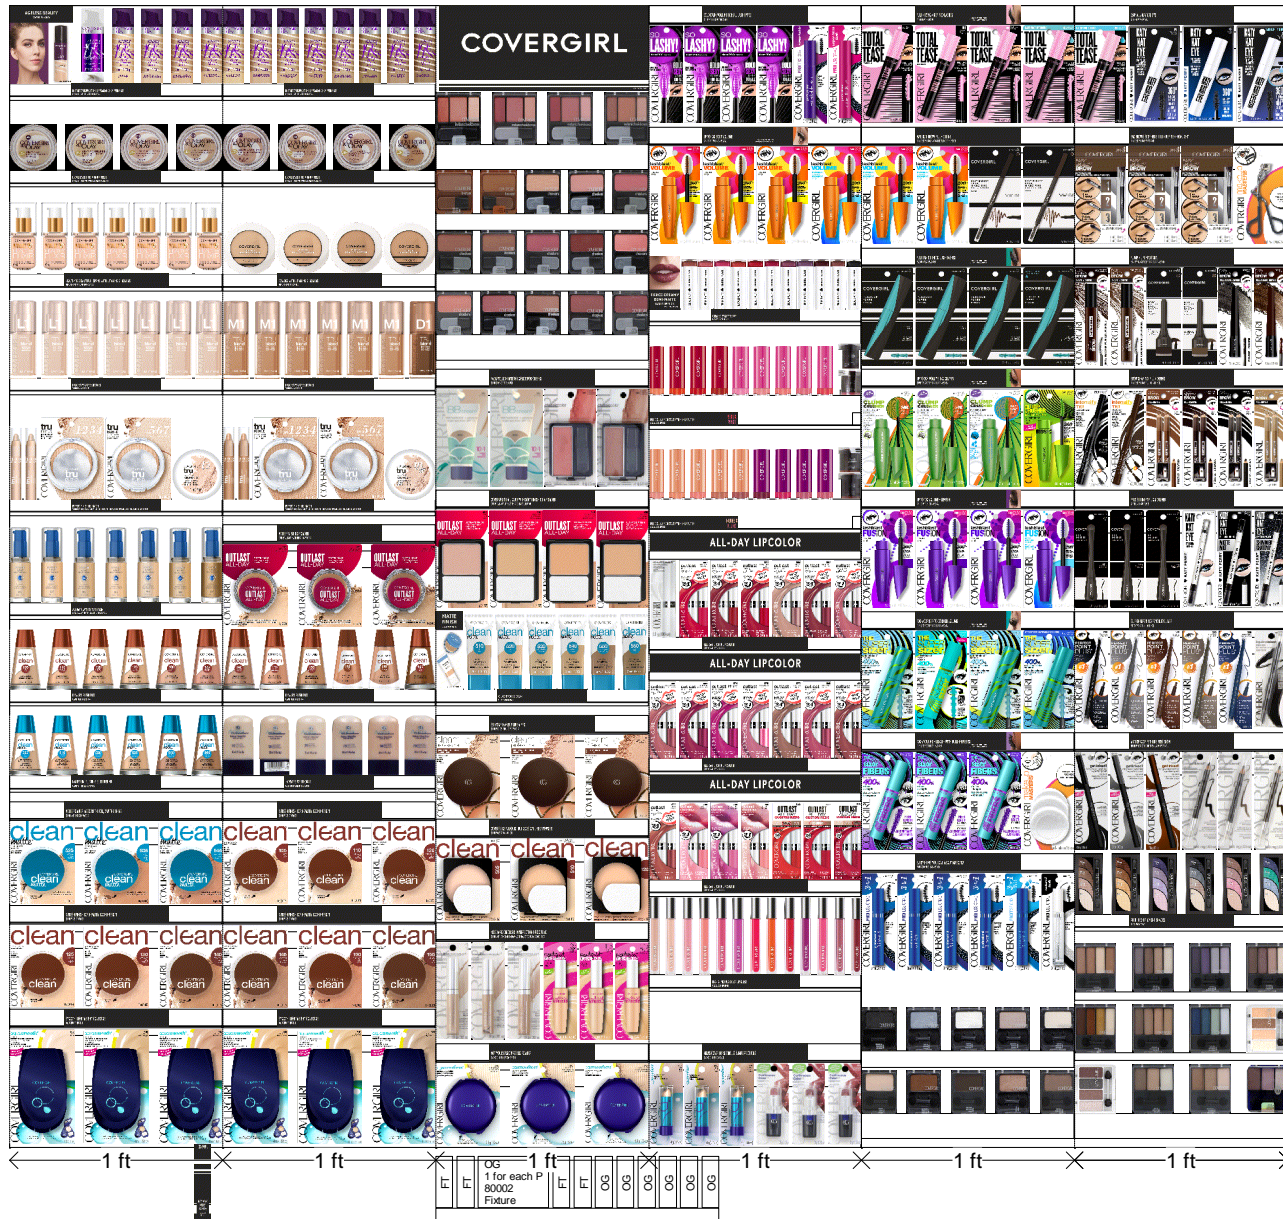

COVER GIRL SPRING 2018

Corporate 06X66P Backwall Non-Lit

File: CU00006X066A00UPEP58.psa

Backwall Type:

Display Type:

COVERGIRL

Printed: 10/12/2017

Other

None

CU00006X066A00UPEP58